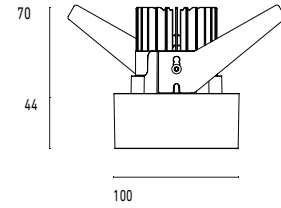

101 10 000204.021

Model

Name	Mono 100 Type 2 Recessed Downlighter
Finish	Structured Black
Area	Indoor

System

Power (Luminaire)	12W
Power (System)	14W
Voltage	240V-AC
Optics	Rotationally Symmetrical Direct 30°
Colour Temperature	3000°K
Luminous Flux	942lm
TM30	Rf95 Rg103
CRI	Ra98
Lumen Maintenance	L90 B10 50000hrs
Chromacity	<3 McAdam Step Ellipse
Articulation	Fixed
Cut-Out	
Ingress Protection	IP44
Control Device	Remote Fixed Output (Included)
Class	III